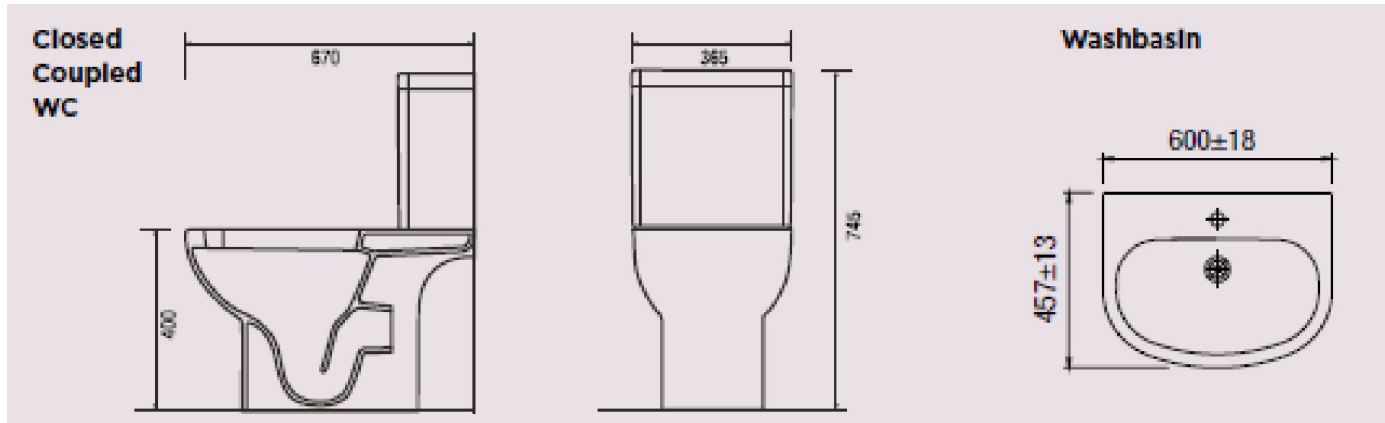

## Product information:

Material: VC

Shape: round

Type of WC: Close Coupled

Color: White

Fixing kit (with; without): without

## Dimensions:

### Basin

Depth: 460 mm

Width: 600 mm

Height: 150 mm

### WC

Depth: 670mm

Width: 360mm

Height: 400mm